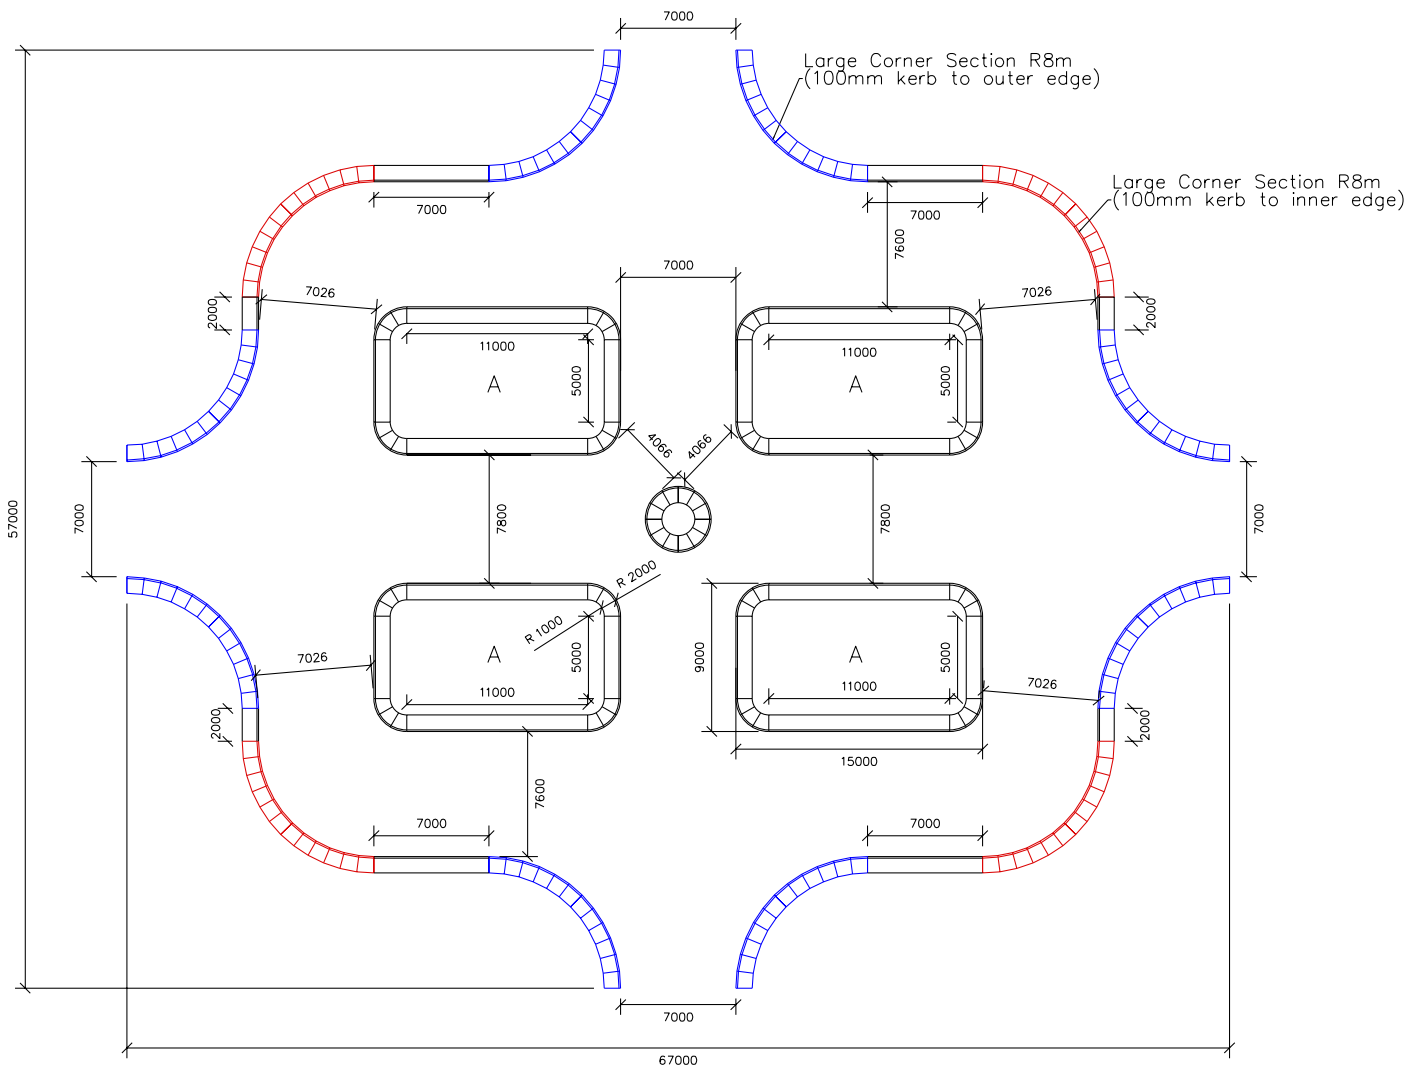

Moshon Data Village

Village layout using 8m large corner sections

2D+ option available (pavements only)

50 - 50 split of 1m and 2m lengths

Moshon Data - Village layout using 8m large corner sections

Complete Moshon